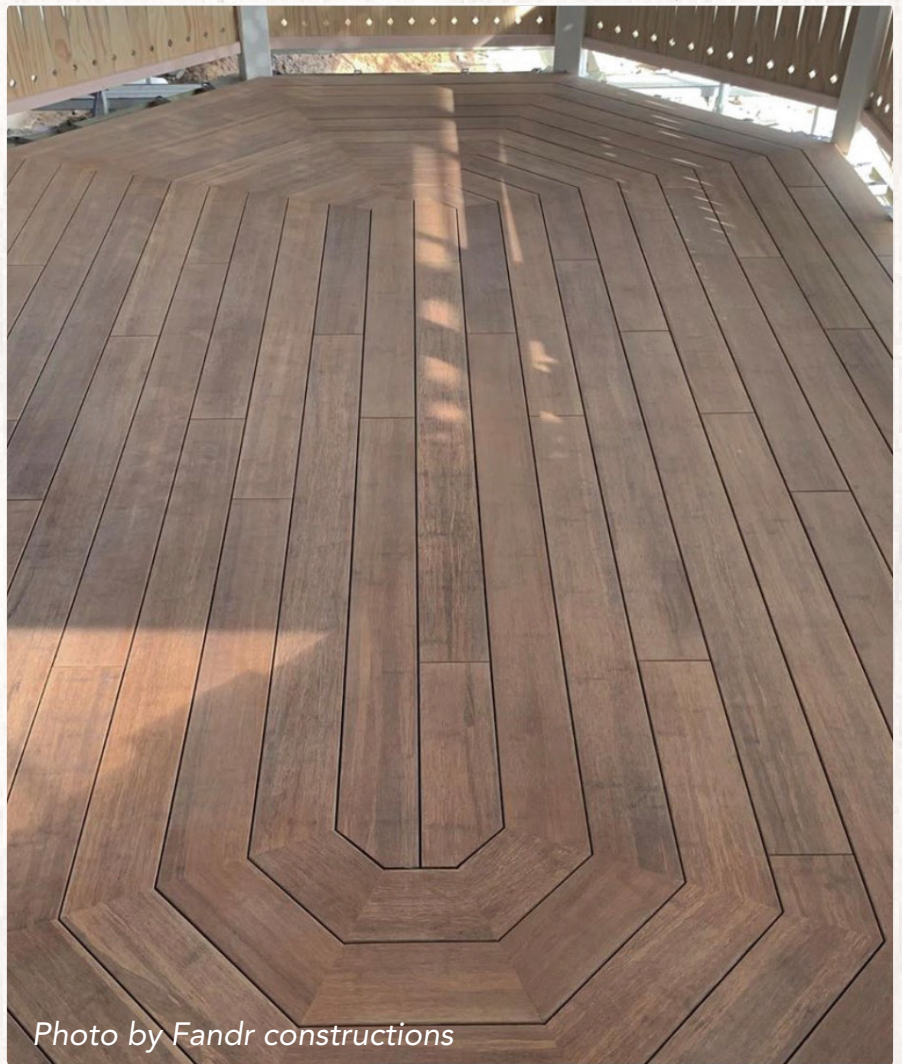

Wall Cladding

Secret Fixings

Low Maintenance

- Incredible Durability
- Natural Colour
- Bal 29 Fire Rating
- No Tannins No Stain

Photo by Fandr constructions

World Greatest Natural Renewable Resource

Data	Bamboo XTR	Bamboo Epic	Cladding	Soffit	Flooring	Lumber
	Decking	Decking	XTR & Epic	XTR & Epic	XTR & Epic	Solid Sections
Fire Rating	Bal 29	Bal 29	Bal 29	Bal 29	Bal 29	Bal 29
Warranty	25 years Commercial	25 years Commercial	25 years Commercial	25 years Commercial	25 years Commercial	25 years Commercial
Dimensions	137mm W x 20mm Thick	137mm W x 20mm Thick	137mm W x 20mm Thick	100mm W x 13mm Thick	96mm W x 18mm Thick	Widths - 65 / 100 / 205 / 290 Thickness 30mm & 40mm
Lengths	Set lengths 1850mm	Set lengths 1850mm	Set lengths 1850mm	Set lengths 1850mm	Set lengths 1850mm	Set lengths 1850mm
Colour Description	Mahaogoany / Dark Brown	Light tan / natural cane	Both Colours	Both Colours	Both Colours	Both Colours
Profiles	Yes Single sided and double sided	Yes Single sided and double sided	Yes Single sided and double sided	Yes Single sided and double sided	Yes Single sided and double sided	
Gap Setting	3.5mm	3.5mm				
End Matched	YES - Tongue & Groove	YES - Tongue & Groove	YES - Tongue & Groove	YES - Tongue & Groove	YES - Tongue & Groove	
Gap setting	NIL	NIL	NIL	NIL	NIL	
Waste allowance	5%	5%	5%	5%	5%	
Surface cheking	Same as Hardwood	Same as Hardwood	Same as Hardwood	Same as Hardwood	Same as Hardwood	Same as Hardwood
End Grain checking	Same as Hardwood	Same as Hardwood	Same as Hardwood	Same as Hardwood	Same as Hardwood	Same as Hardwood
Maintenance	See Maintenance Program	See Maintenance Program	See Maintenance Program	See Maintenance Program	See Maintenance Program	See Maintenance Program
Class of material	Class 1	Class 1	Class 1	Class 1	Class 1	Class 1
Hardness of material	16 /3820lbf	16 /3820lbf	16 /3820lbf	16 /3820lbf	16 /3820lbf	16 /3820lbf
Anti Gungal	YES	YES	YES	YES	YES	YES
Anti Termite	YES	YES	YES	YES	YES	YES
Manufacturers Warranty - Structural & Delamination - see Warranty Document						