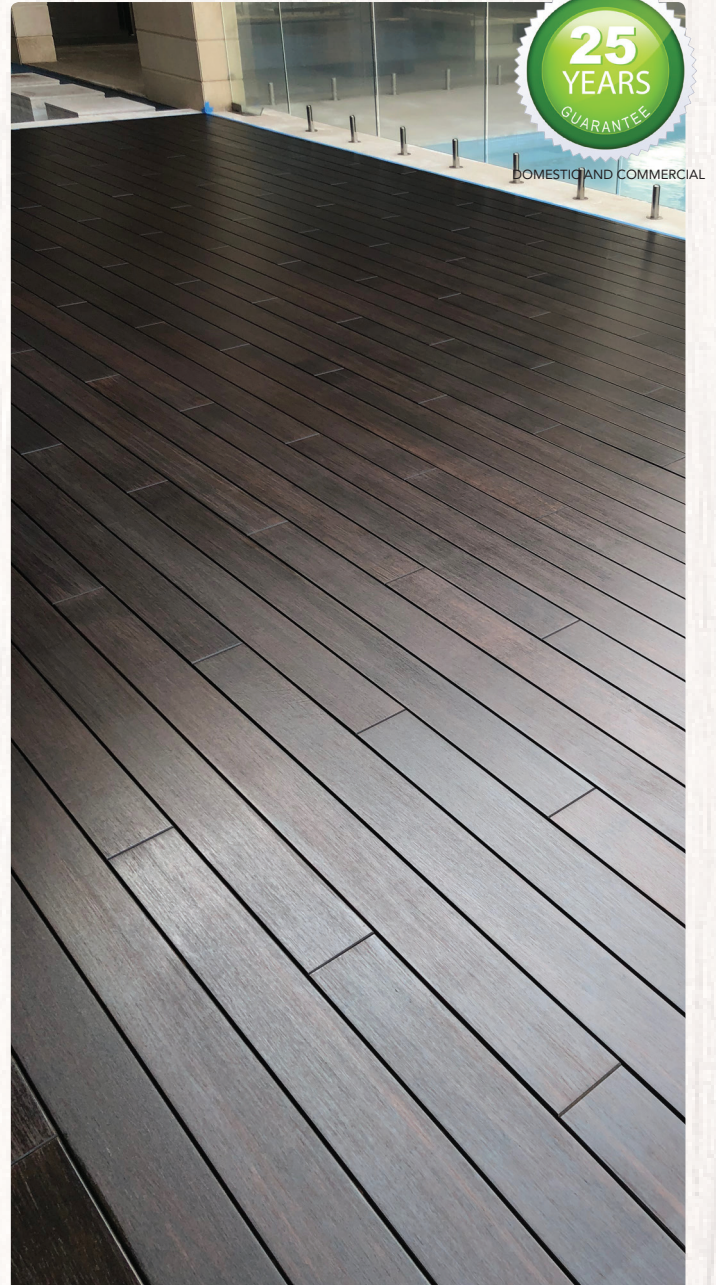

The Worlds Greenest Material

DOMESTIC AND COMMERCIAL

Bamboo Decking

Deck-Max are the market leaders in innovation, quality and service. This bamboo product has been proven in over 30 countries installing over 60 million sq.m. of the material around the world from domestic back yards to Major commercial projects. DassoXTR products used worldwide by these companies and many more.

Spotted Gum - Epic

XTR Mahogany

Appearance and Colour

- DassoXTR is a natural product, which can vary in colour, grain and appearance. Colour will change over time depending on the maintenance schedule. The boards have a brown to dark brown colour when installed, which turns into a lighter colour several weeks after installation. Without further maintenance the colour gets greyish relatively fast (similar to most other wood species). If a brown colour is preferred, maintenance should be done with our recommended coatings.